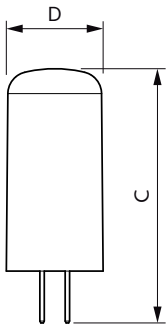

CorePro LEDcapsule LV

Energy consumption kWh/1,000 hours	3 kWh
Product Data	
Full product code	871869976753200
Order product name	CorePro LEDcapsuleLV 2.1-20W G4 827 D
EAN/UPC – product	8718699767532
Order code	76753200

Numerator – quantity per pack	1
SAP numerator – packs per outer box	12
Material no. (12 NC)	929002389402
Net Weight (Piece)	0.010 kg

Dimensional drawing

Capsule G4 2.4W-20W 200lm 2700K Dim

Product	D	C
CorePro LEDcapsuleLV 2.1-20W G4 827 D	15 mm	40 mm