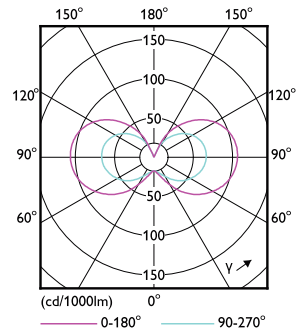

LEDcapsule LV 1W G4

Page 11

LEDcapsule LV 2,1W G4 827