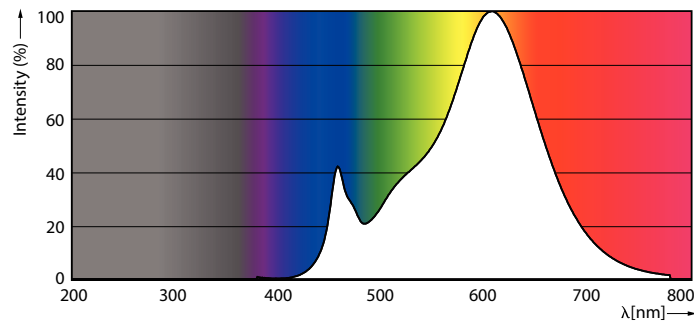

Photometric data

LEDcapsule LV 2,1W G4 827